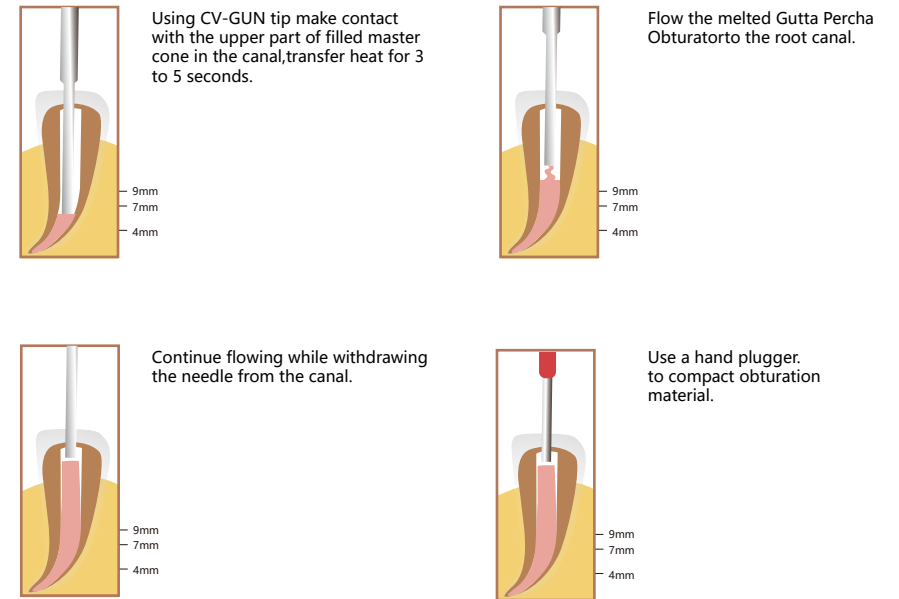

Feature:

Vertical Compaction Device obturation pen(CV-PEN)

- Quick heating tip reaches high level of temperature(200°C) within one second
- Excellent result with warm and vertical compaction for all canals including lateral canals. CV-PEN offers reliable results with tightly sealed root canals
- Automatically recognize tip size of heating condenser
- Adjustable Temperature Setting (140°C, 160°C, 180°C, 200°C) for safety
- Simple one-button operation

Obturation gun(CV-GUN)

- Controlled, precise motorized Gutta Percha extrusion
- Fast heating 200° , Gun needle can be 360 rotation , more easy to get the fill position
- Hygienic disposable cartridges to prevent secondary infections
- 3 different Temperature Settings (160°C, 180°C, 200°C) to control extrusion speed
- Easier, motorized extrusion and less hand fatigue
- No mess, easy clean up
- Li-ion chargeable battery:3.7v 2600mah
- Quick heating system: Temperature reaches 200°C within 23s
- The ergonomic design enables the obturation with a minimum input of force
- Operating time:continuous for 1.5h
- Gun needle:02,04,06

Package

- Order No : OKIT01 Regular Kit
 - CV-PEN Handpiece, CV-GUN Handpiece & Charger
 - Accessories: Injection Needle 3pcs, Heating Tips #F/FM/M Power Adapter & Cord, Scrubbing Brush
- *Gutta Percha Cartridge is not included in the Regular Kit.

GUTTA PERCHA OBTURATION SYSTEM

GUTTA PERCHA OBTURATION SYSTEM

Radiographs

Perfect and tightly sealed root canls after warm obturation tecnique .