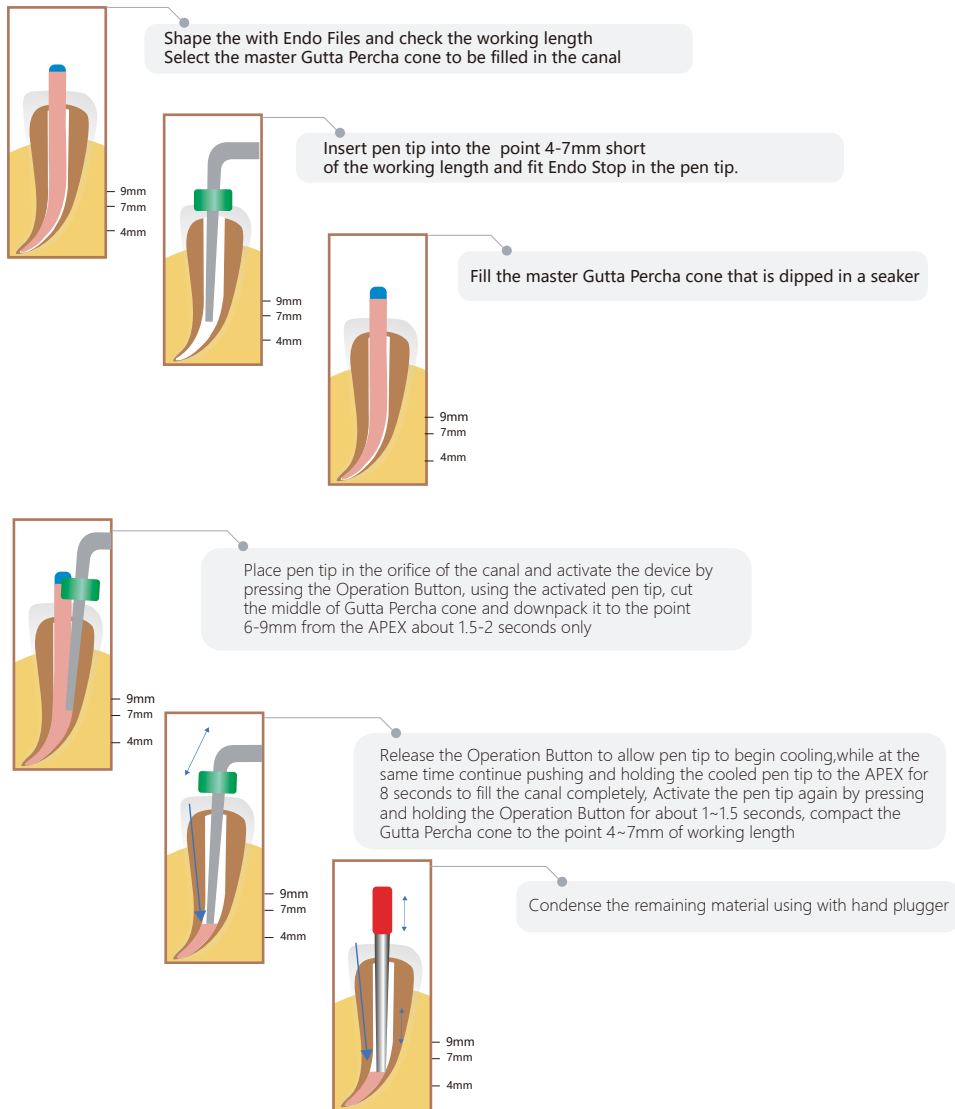

GUTTA PERCHA OBTURATION SYSTEM