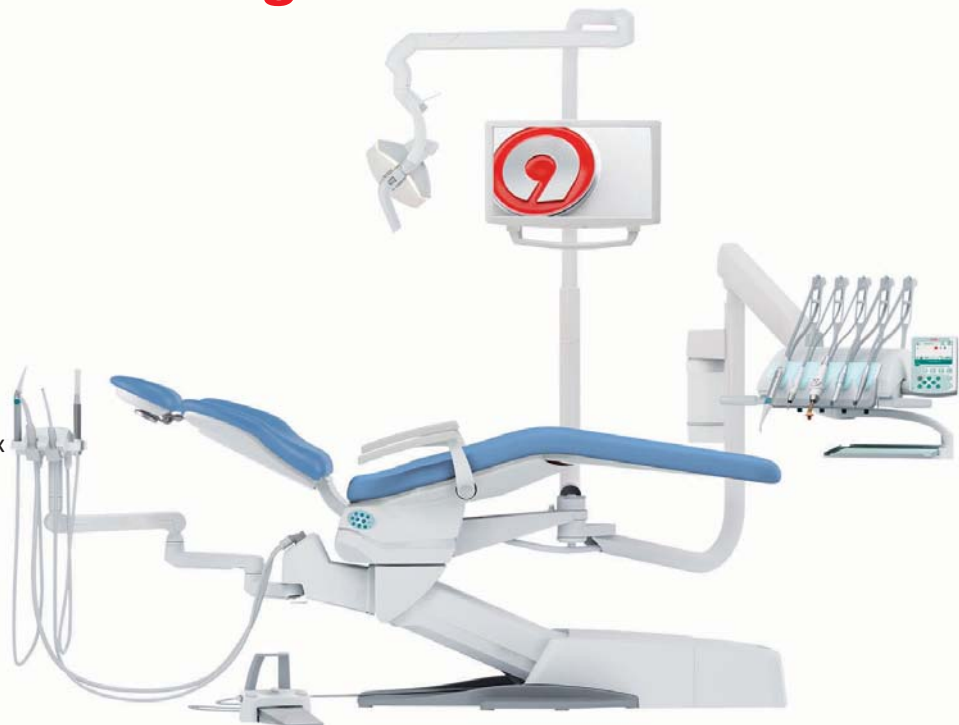

Rear Mount Vac Pack

- > 1 3-Way Syringe
- > 1HVE , 1SE