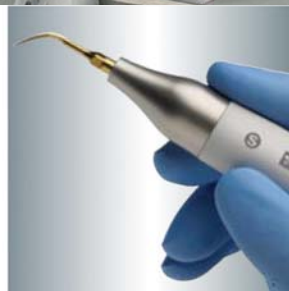

cefla STERN WEBER S300

- Includes:**
- > S300 Chair
 - > S300 Delivery System
 - > Venus LED Light

Options:

- > Memory foam upholstery
- > Pneumatic headrest
- > Bioster water line disinfection system
- > T-Led light cure unit
- > Cuspidor
- > Continental delivery system
- > Brushless micromotor
- > C-U2 HD camera
- > SC scaler

cefla STERN WEBER S250

Includes:

- > S250 Chair
- > S250 Delivery System
- > Venus LED Light

Options:

- > Memory foam upholstery
- > Pneumatic headrest
- > Bioster water line disinfection system
- > Cuspidor
- > T-Led light cure unit
- > Brushless micromotor
- > C-U2 HD camera
- > SC scaler
- > Monitor bracket